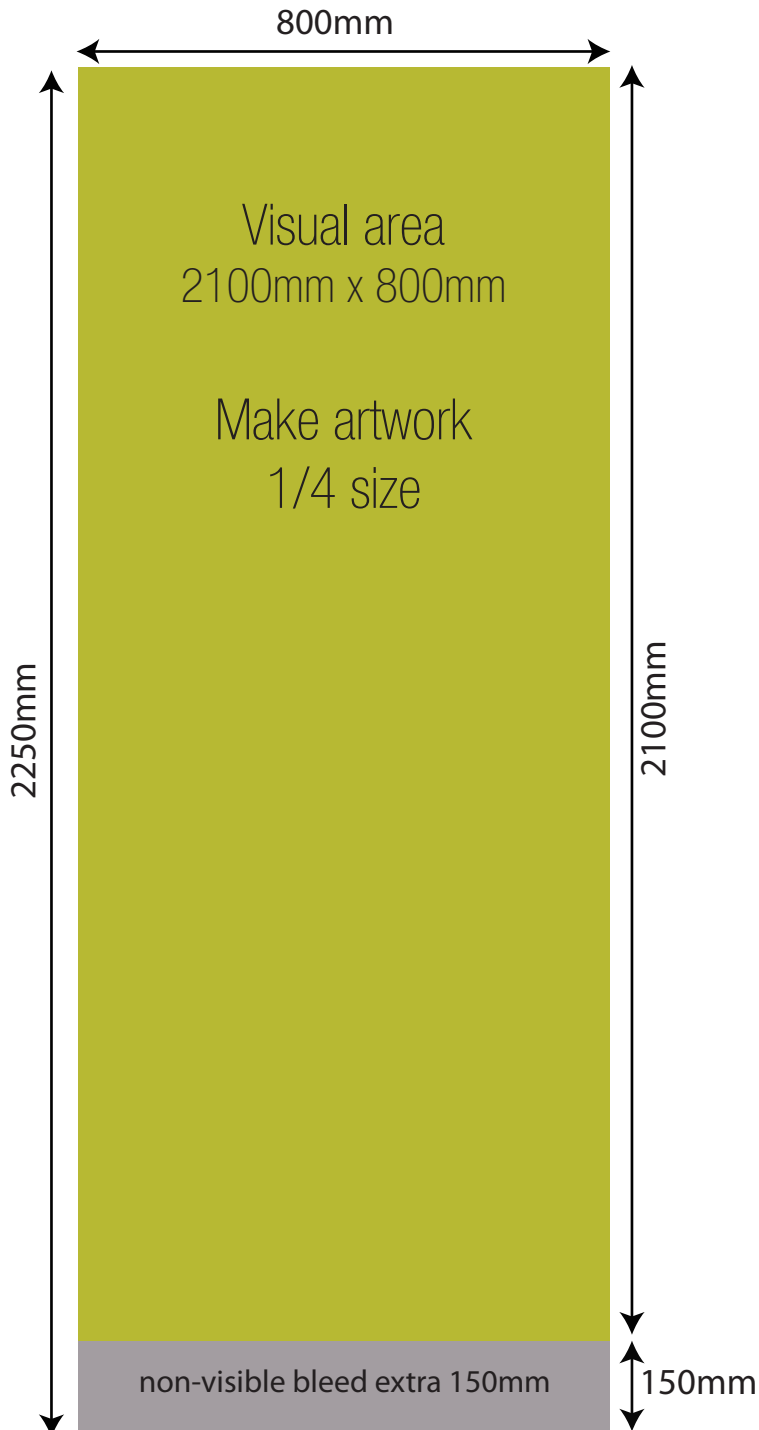

Alpha

ARTWORK GUIDES

Please ensure that all the elements used in your documents are supplied including imported EPS files, TIFF files and all fonts.

Please note: when supplying fonts ensure that both the screen font suitcase and each printer font is supplied, or make all fonts to outline.

All files should be single file CMYK. is preferable.

Create your artwork at 1.4 size we cannot work with files created smaller than this, however you may work at the same size or 1.2 size if using smaller sizes.