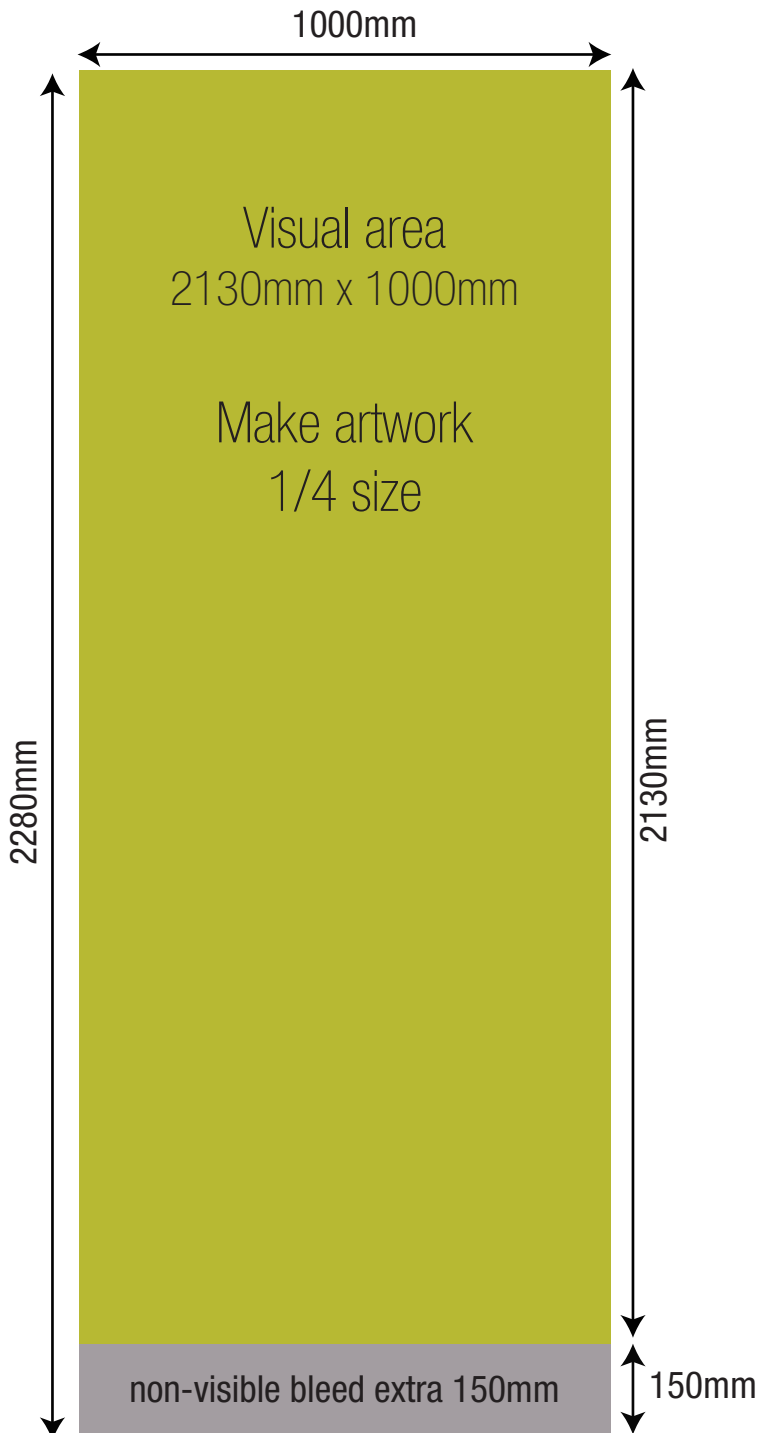

Barracuda-1000

ARTWORK GUIDES

Please ensure that all the elements used in your documents are supplied including imported EPS files, TIFF files and all fonts.

Please note: when supplying fonts ensure that both the screen font suitcase and each printer font is supplied, or make all fonts to outline.

All files should be single file CMYK. is preferable.

Create your artwork at 1.4 size we cannot work with files created smaller than this, however you may work at the same size or 1.2 size if using smaller sizes.