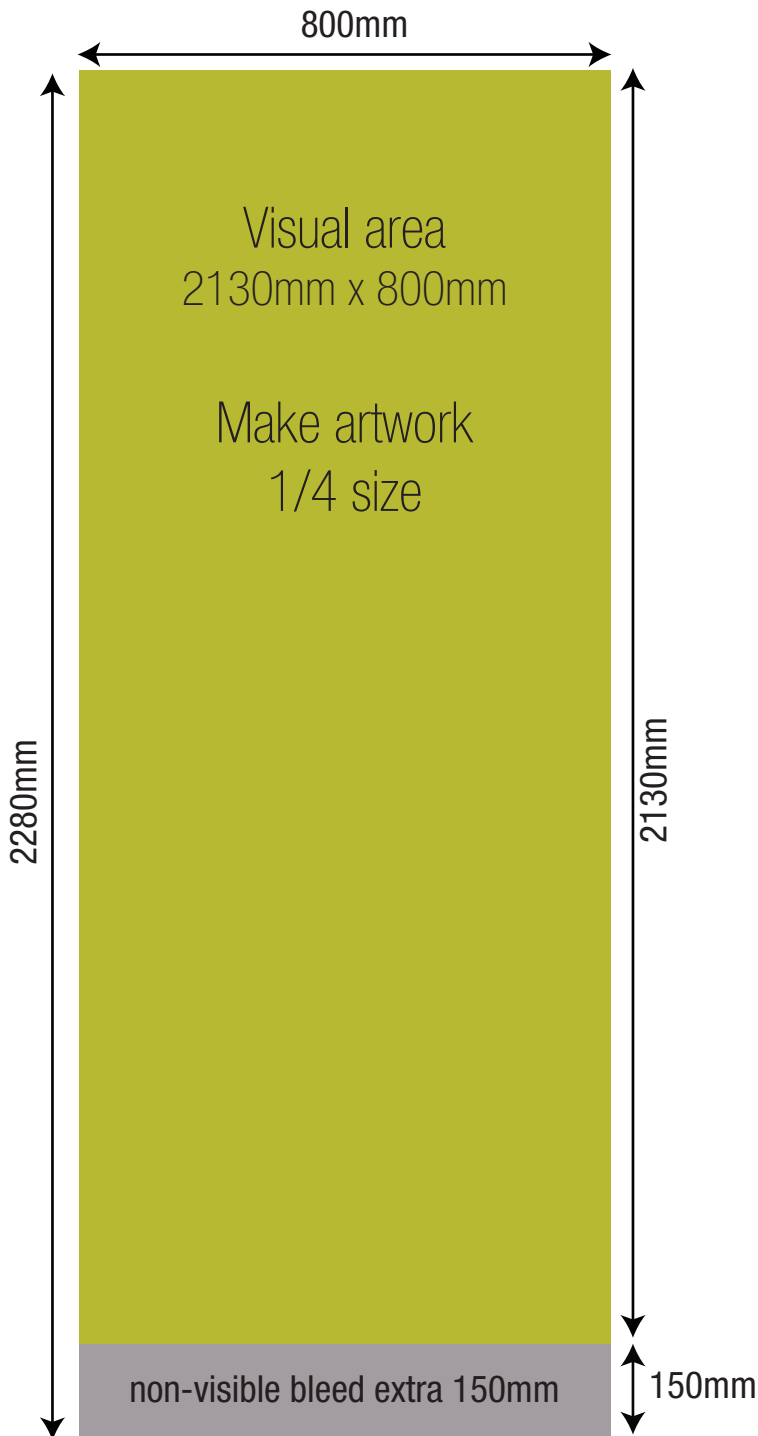

Barracuda-800

ARTWORK GUIDES

Please ensure that all the elements used in your documents are supplied including imported EPS files, TIFF files and all fonts.

Please note: when supplying fonts ensure that both the screen font suitcase and each printer font is supplied, or make all fonts to outline.

All files should be single file CMYK. is preferable.

Create your artwork at 1.4 size we cannot work with files created smaller than this, however you may work at the same size or 1.2 size if using smaller sizes.