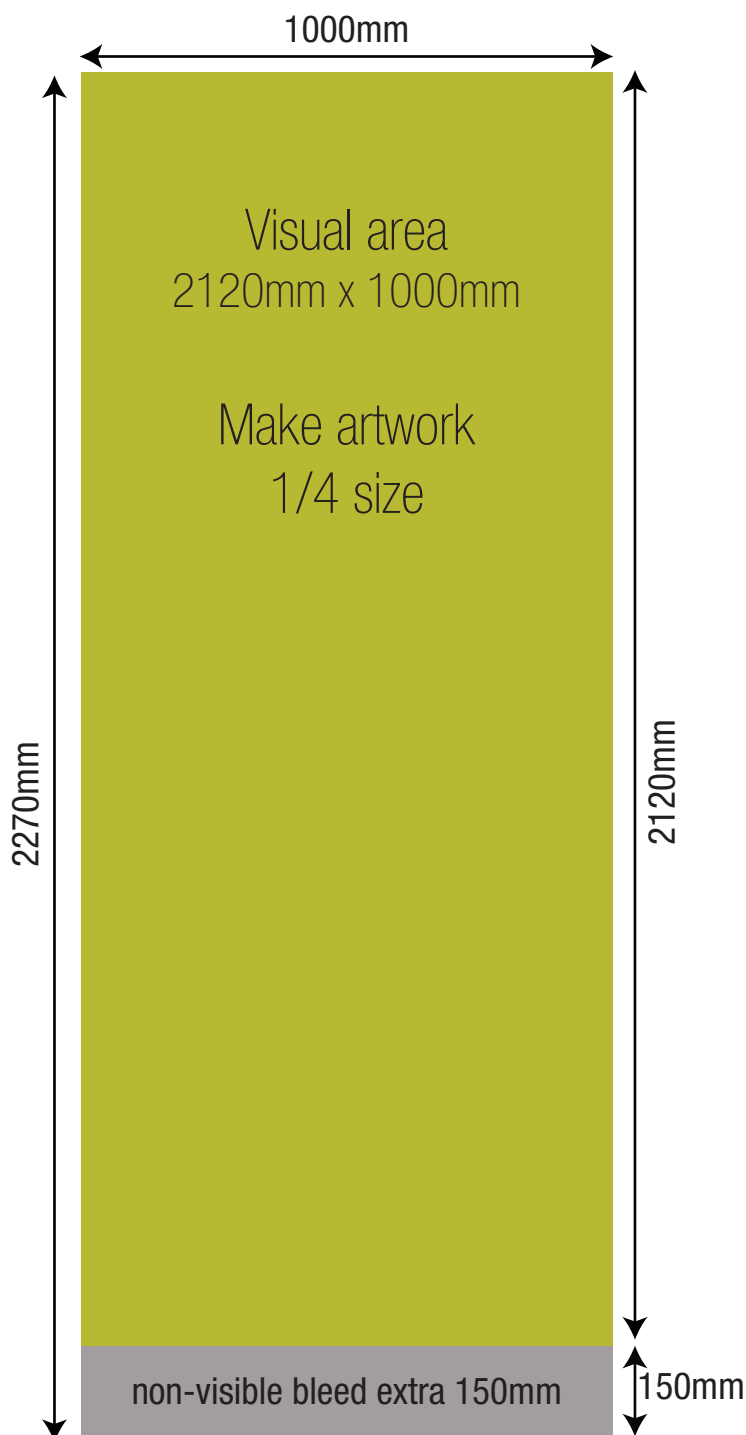

Blade-1000

ARTWORK GUIDES

Please ensure that all the elements used in your documents are supplied including imported EPS files, TIFF files and all fonts.

Please note: when supplying fonts ensure that both the screen font suitcase and each printer font is supplied, or make all fonts to outline.

All files should be single file CMYK. is preferable.

Create your artwork at 1.4 size we cannot work with files created smaller than this, however you may work at the same size or 1.2 size if using smaller sizes.