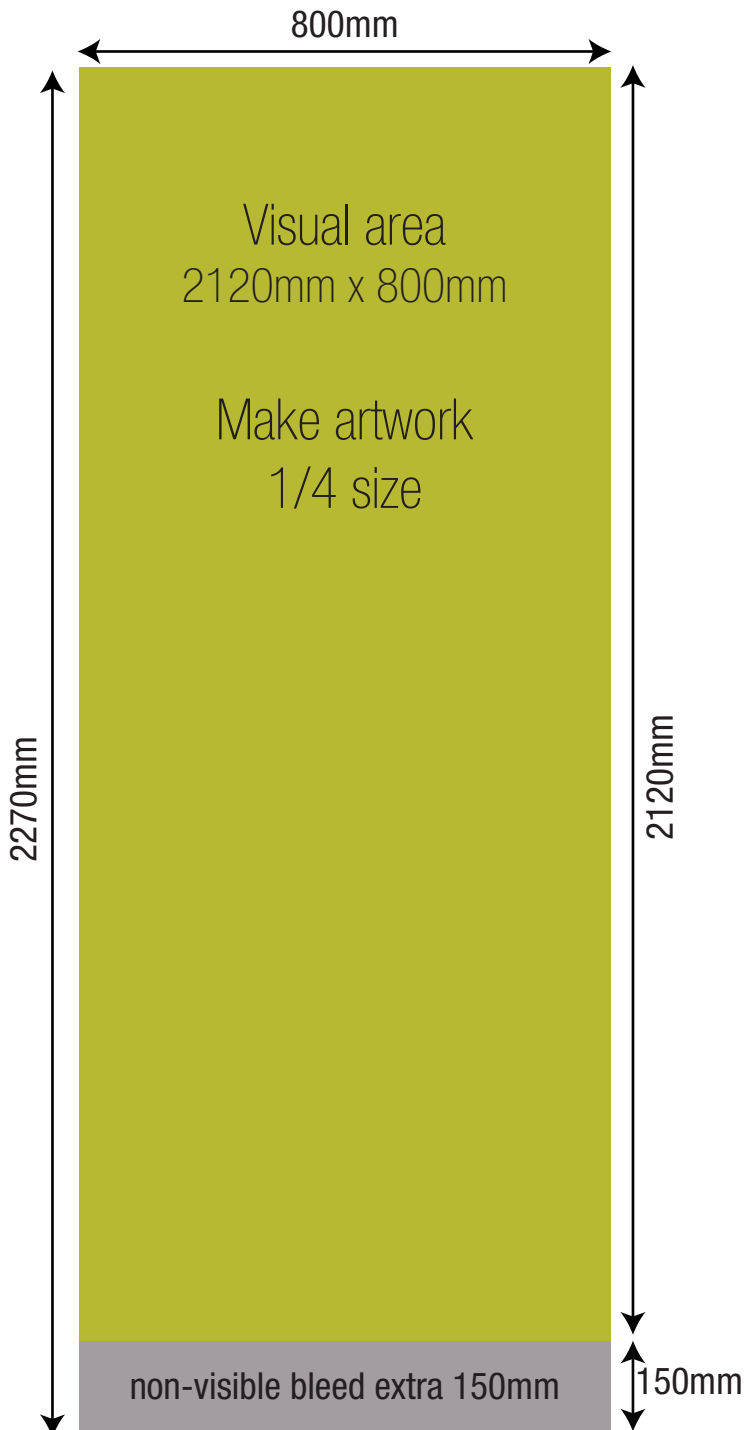

Blade-800

ARTWORK GUIDES

Please ensure that all the elements used in your documents are supplied including imported EPS files, TIFF files and all fonts.

Please note: when supplying fonts ensure that both the screen font suitcase and each printer font is supplied, or make all fonts to outline.

All files should be single file CMYK. is preferable.

Create your artwork at 1.4 size we cannot work with files created smaller than this, however you may work at the same size or 1.2 size if using smaller sizes.