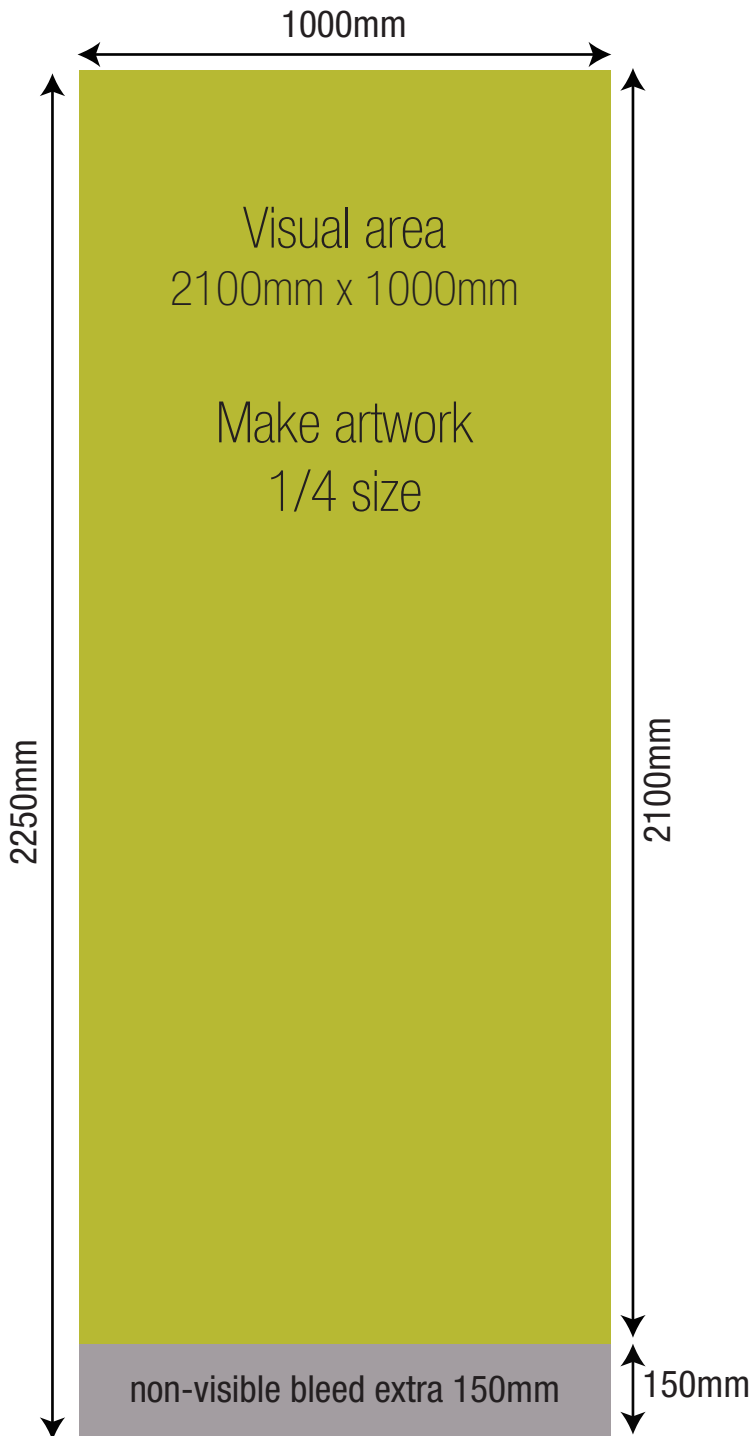

# Genie-1000

All files should be single file CMYK. is preferable.

Create your artwork at 1.4 size we cannot work with files created smaller than this, however you may work at the same size or 1.2 size if using smaller sizes.