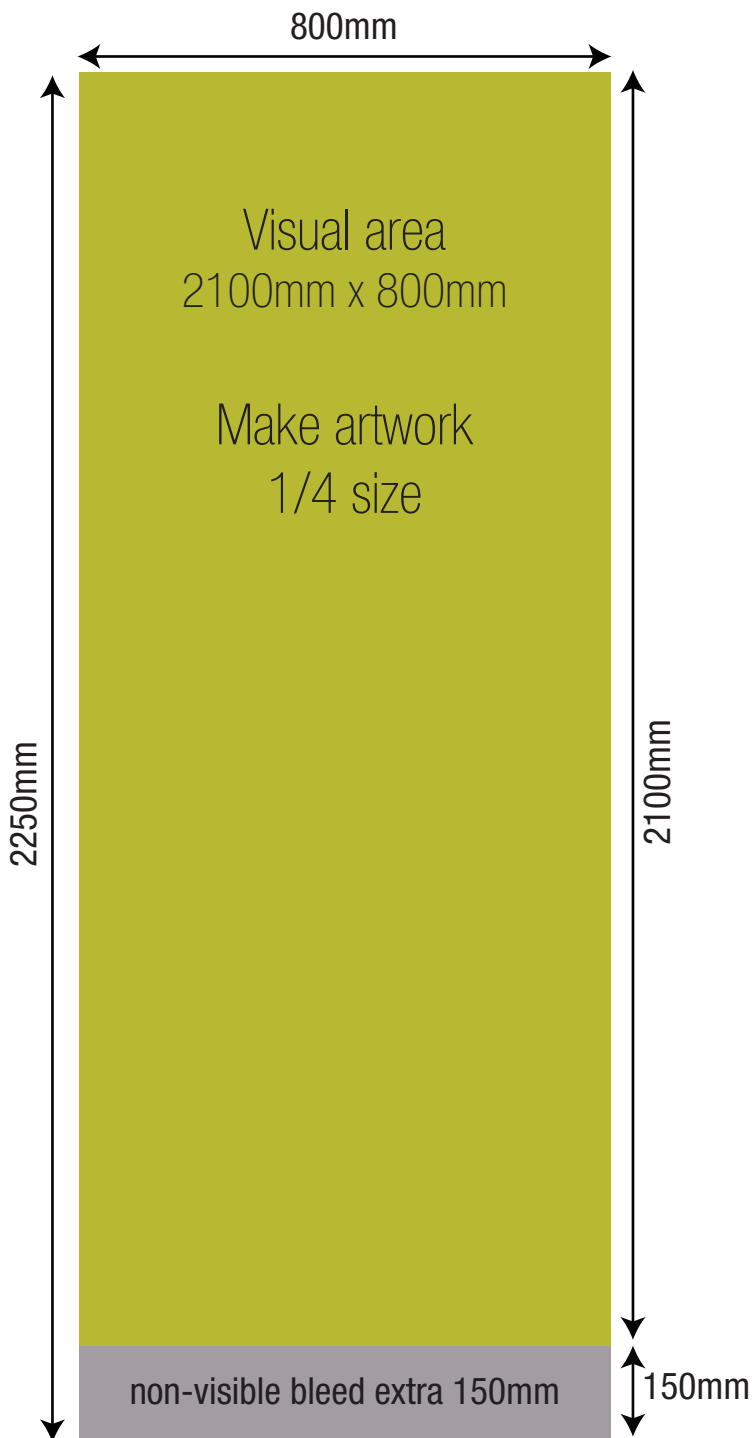

Genie-800

ARTWORK GUIDES

Please ensure that all the elements used in your documents are supplied including imported EPS files, TIFF files and all fonts.

Please note: when supplying fonts ensure that both the screen font suitcase and each printer font is supplied, or make all fonts to outline.

All files should be single file CMYK. is preferable.

Create your artwork at 1.4 size we cannot work with files created smaller than this, however you may work at the same size or 1.2 size if using smaller sizes.