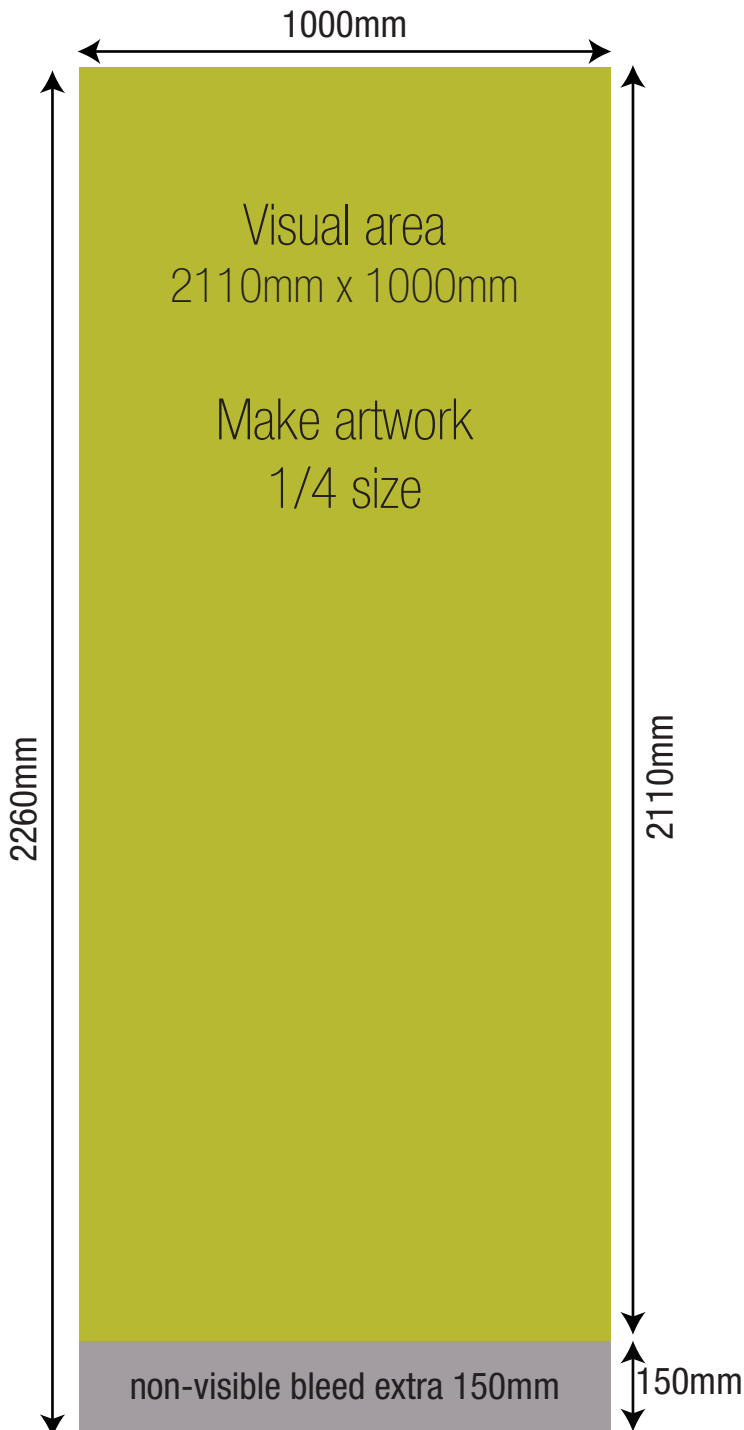

Orient-1000

ARTWORK GUIDES

Please ensure that all the elements used in your documents are supplied including imported EPS files, TIFF files and all fonts.

Please note: when supplying fonts ensure that both the screen font suitcase and each printer font is supplied, or make all fonts to outline.

All files should be single file CMYK. is preferable.

Create your artwork at 1.4 size we cannot work with files created smaller than this, however you may work at the same size or 1.2 size if using smaller sizes.