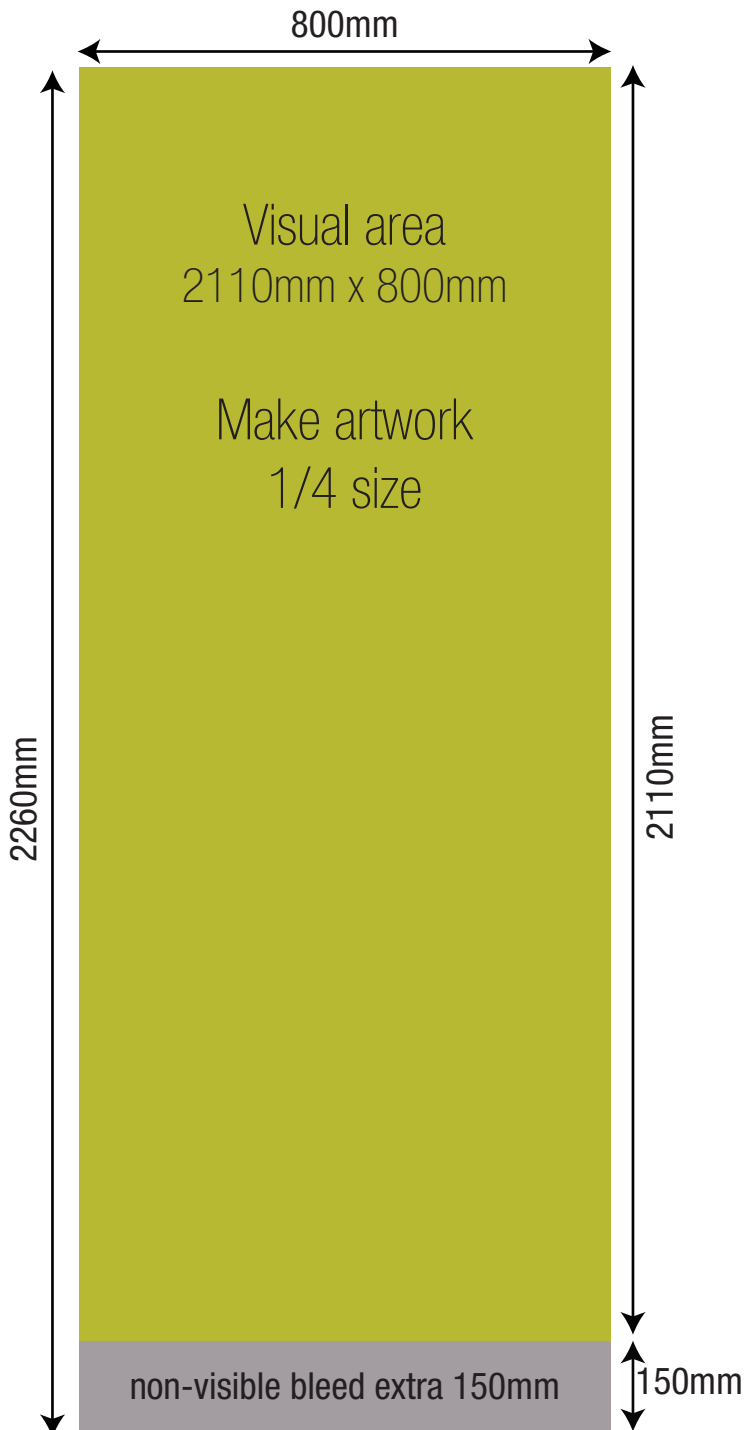

Orient-800

ARTWORK GUIDES

Please ensure that all the elements used in your documents are supplied including imported EPS files, TIFF files and all fonts.

Please note: when supplying fonts ensure that both the screen font suitcase and each printer font is supplied, or make all fonts to outline.

All files should be single file CMYK. is preferable.

Create your artwork at 1.4 size we cannot work with files created smaller than this, however you may work at the same size or 1.2 size if using smaller sizes.