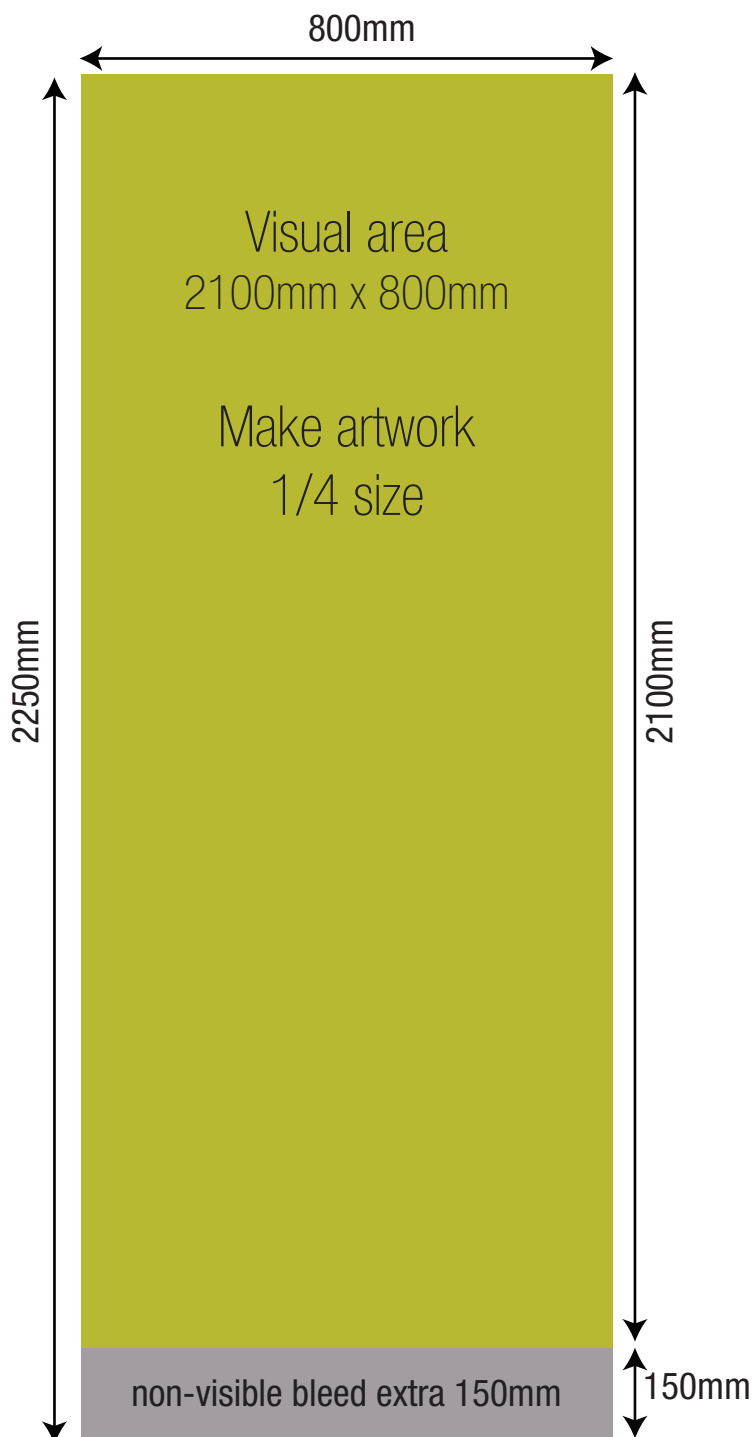

Pod-800

ARTWORK GUIDES

Please ensure that all the elements used in your documents are supplied including imported EPS files, TIFF files and all fonts.

Please note: when supplying fonts ensure that both the screen font suitcase and each printer font is supplied, or make all fonts to outline.

All files should be single file CMYK. is preferable.

Create your artwork at 1.4 size we cannot work with files created smaller than this, however you may work at the same size or 1.2 size if using smaller sizes.