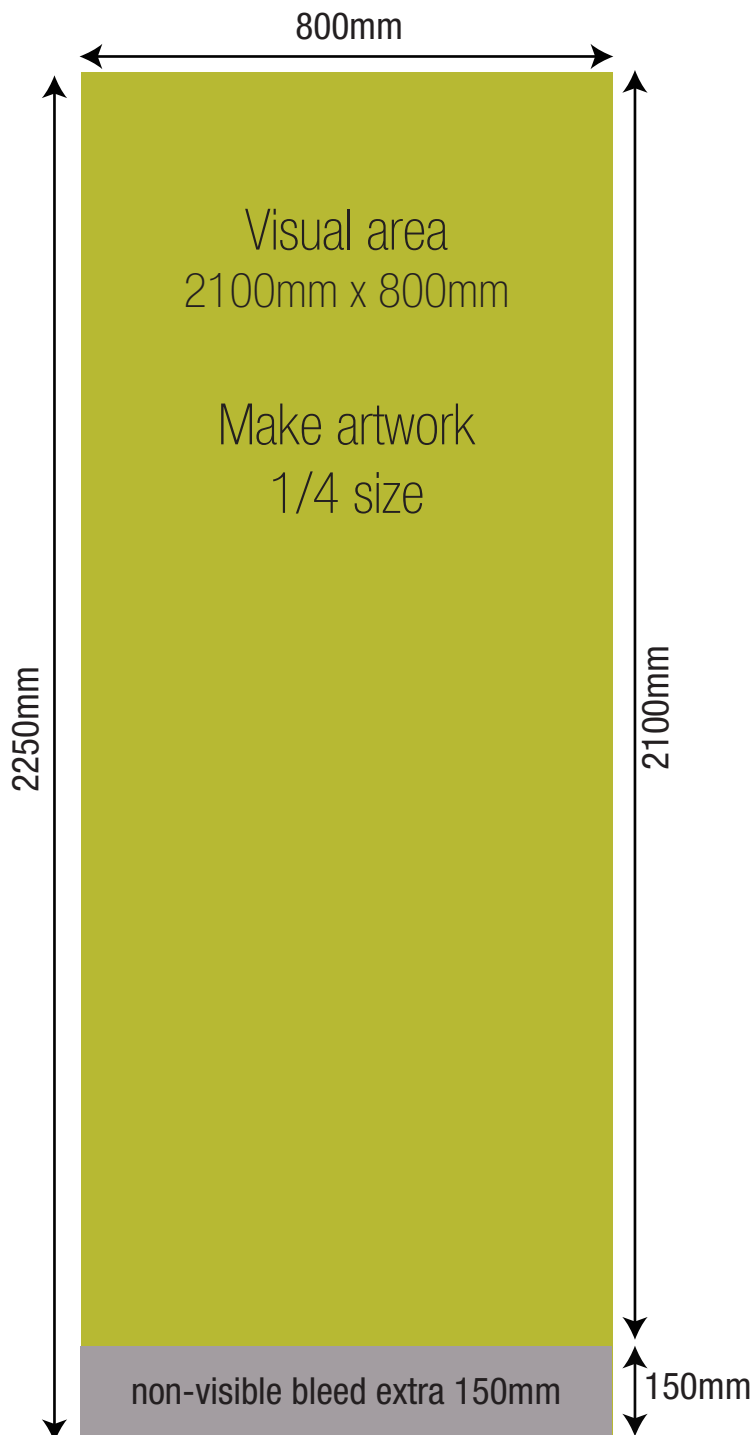

# Sidewinder

All files should be single file CMYK. is preferable.

Create your artwork at 1.4 size we cannot work with files created smaller than this, however you may work at the same size or 1.2 size if using smaller sizes.