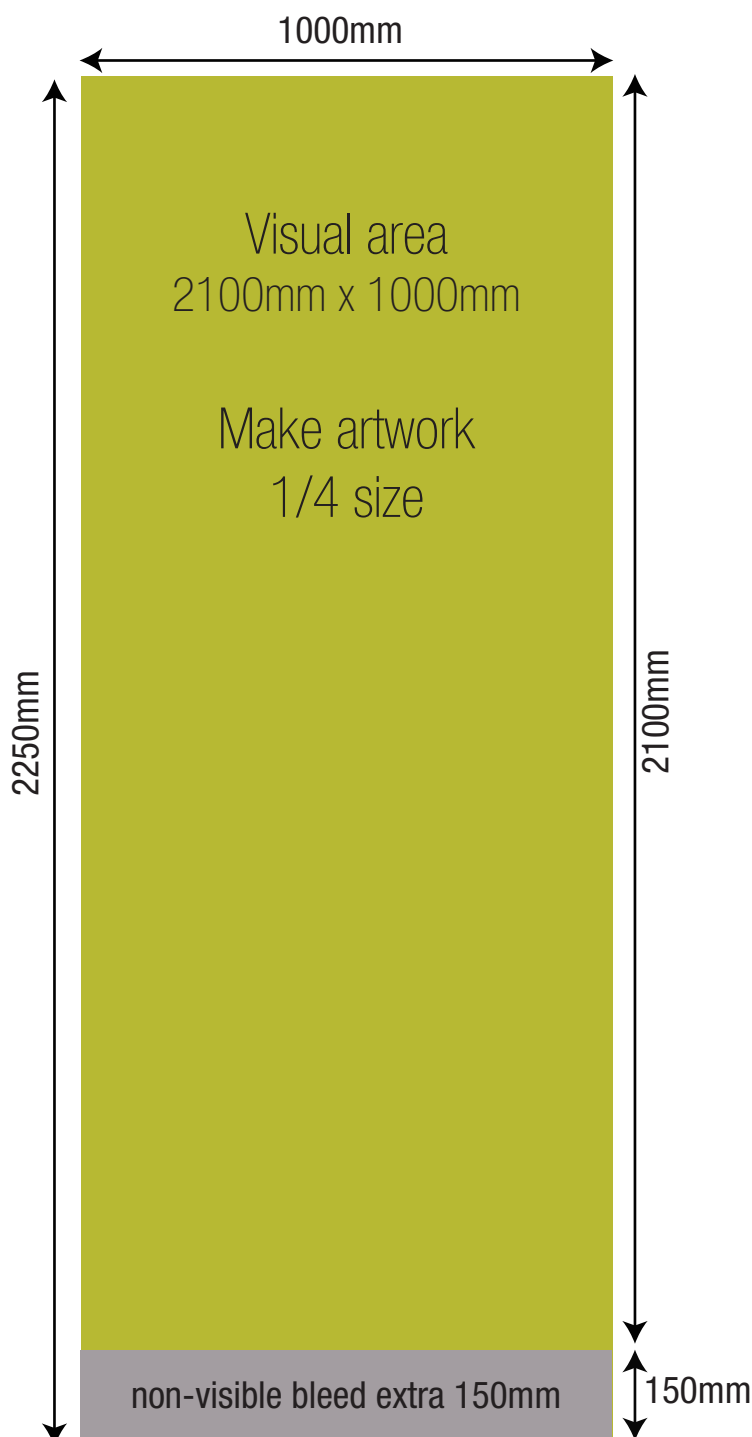

Sidewinder 1000

ARTWORK GUIDES

Please ensure that all the elements used in your documents are supplied including imported EPS files, TIFF files and all fonts.

Please note: when supplying fonts ensure that both the screen font suitcase and each printer font is supplied, or make all fonts to outline.

All files should be single file CMYK. is preferable.

Create your artwork at 1.4 size we cannot work with files created smaller than this, however you may work at the same size or 1.2 size if using smaller sizes.