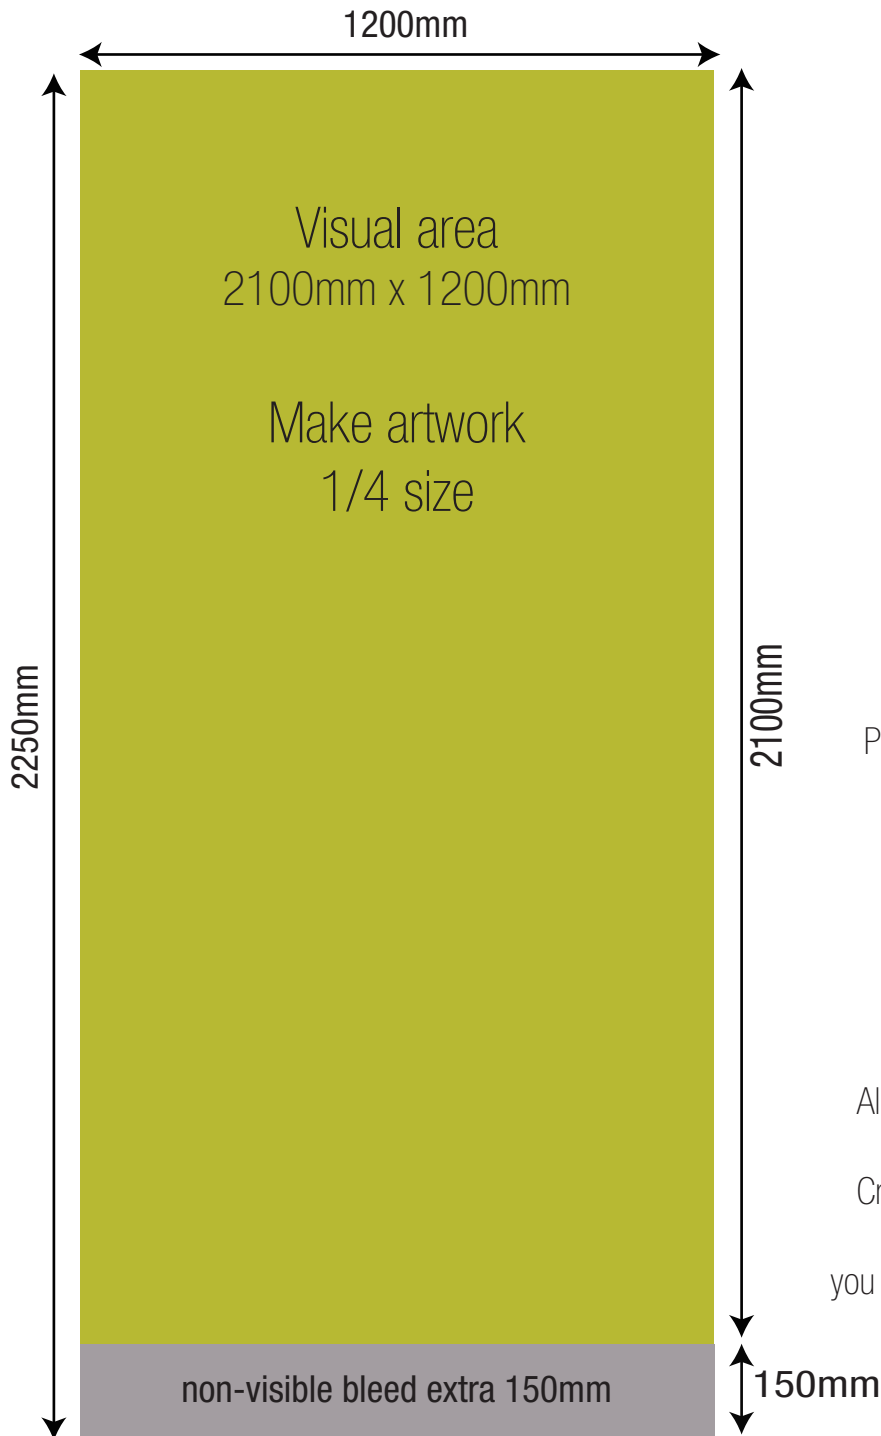

# Sidewinder 1200

All files should be single file CMYK. is preferable.

Create your artwork at 1.4 size we cannot work with files created smaller than this, however you may work at the same size or 1.2 size if using smaller sizes.