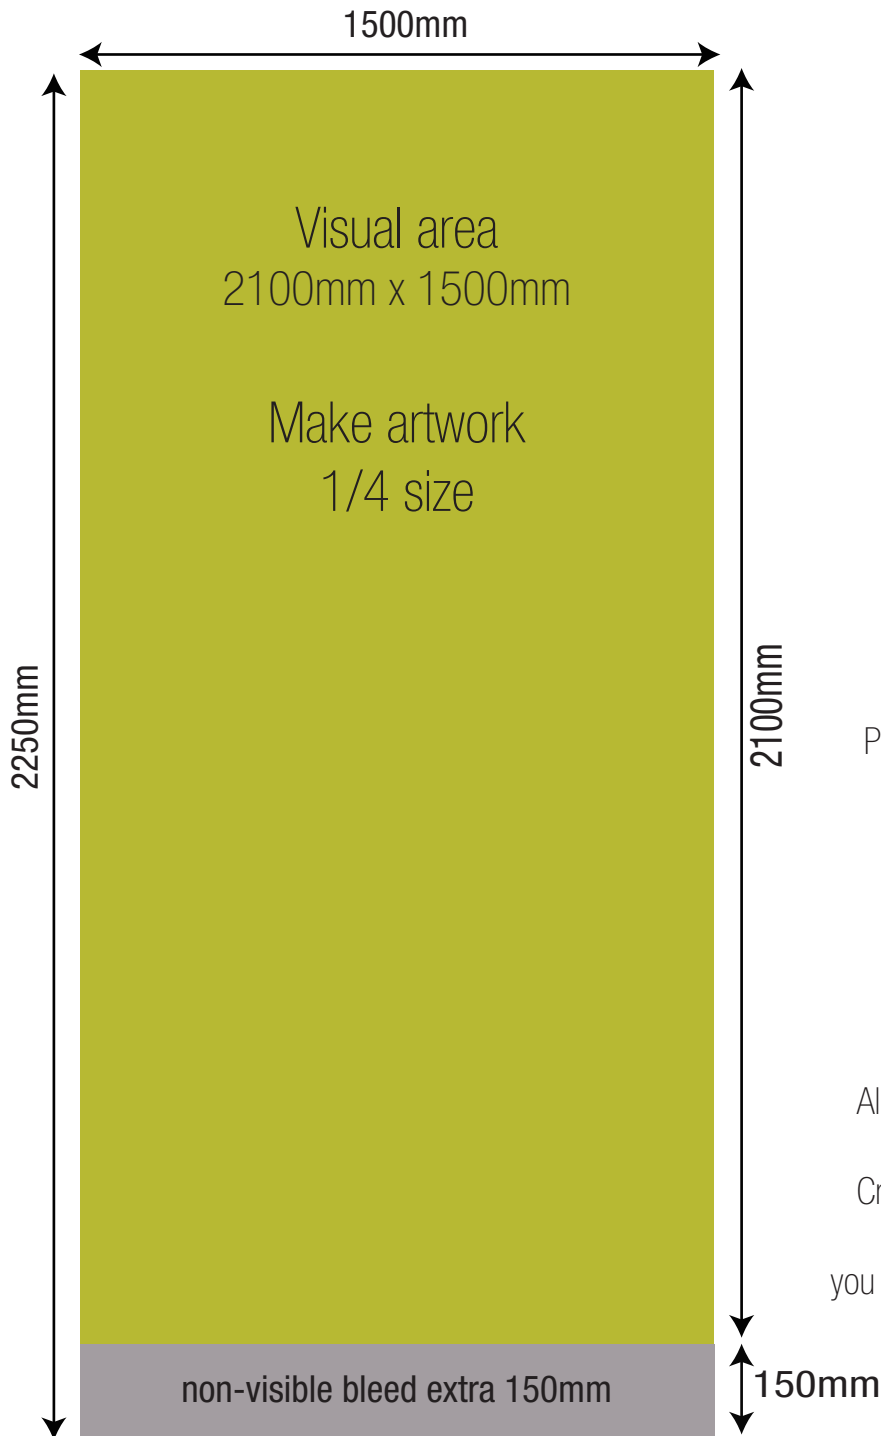

Sidewinder 1500

ARTWORK GUIDES

Please ensure that all the elements used in your documents are supplied including imported EPS files, TIFF files and all fonts.

Please note: when supplying fonts ensure that both the screen font suitcase and each printer font is supplied, or make all fonts to outline.

All files should be single file CMYK. is preferable.

Create your artwork at 1.4 size we cannot work with files created smaller than this, however you may work at the same size or 1.2 size if using smaller sizes.