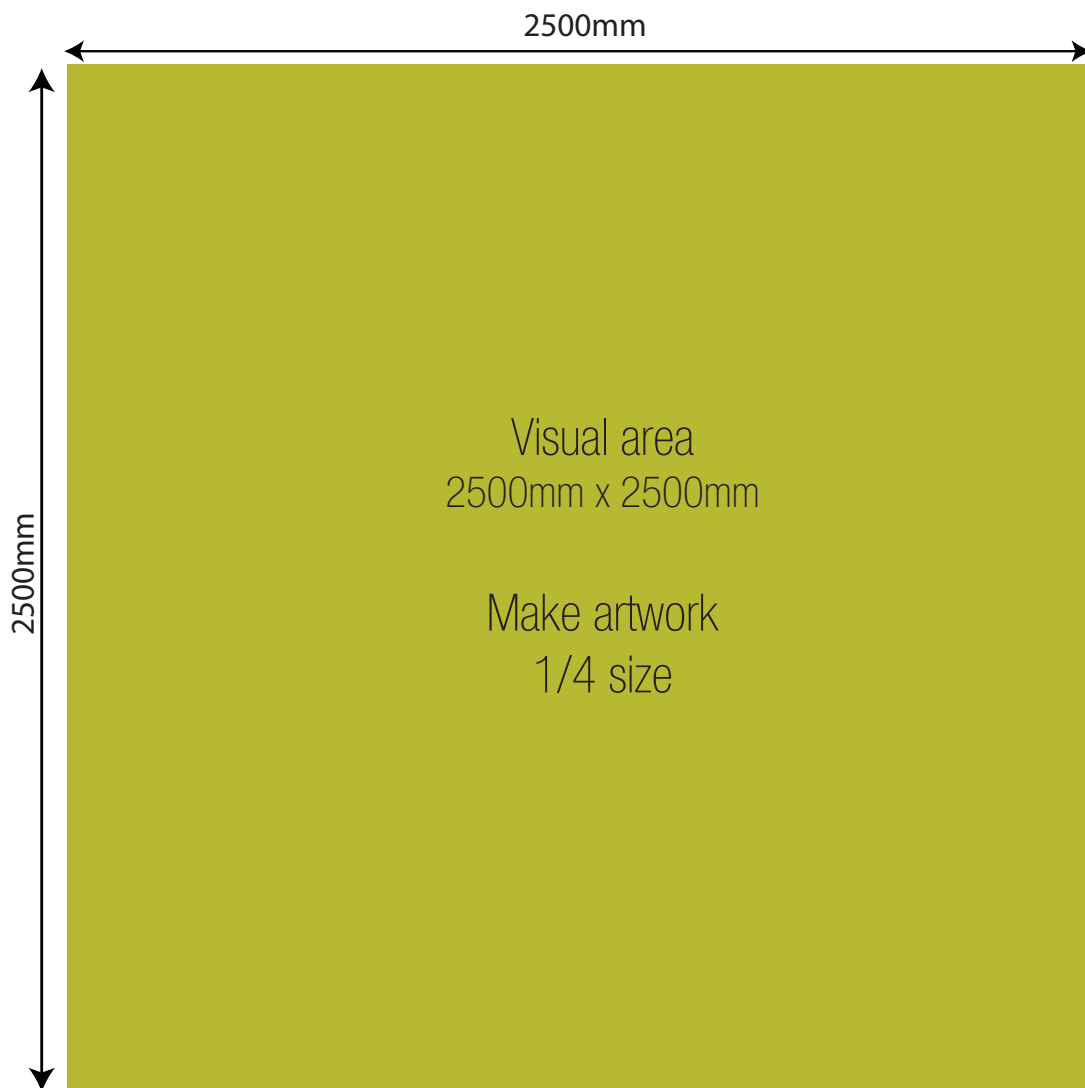

All files should be single file CMYK. is preferable.

Create your artwork at 1.4 size we cannot work with files created smaller than this, however you may work at the same size or 1.2 size if using smaller sizes.