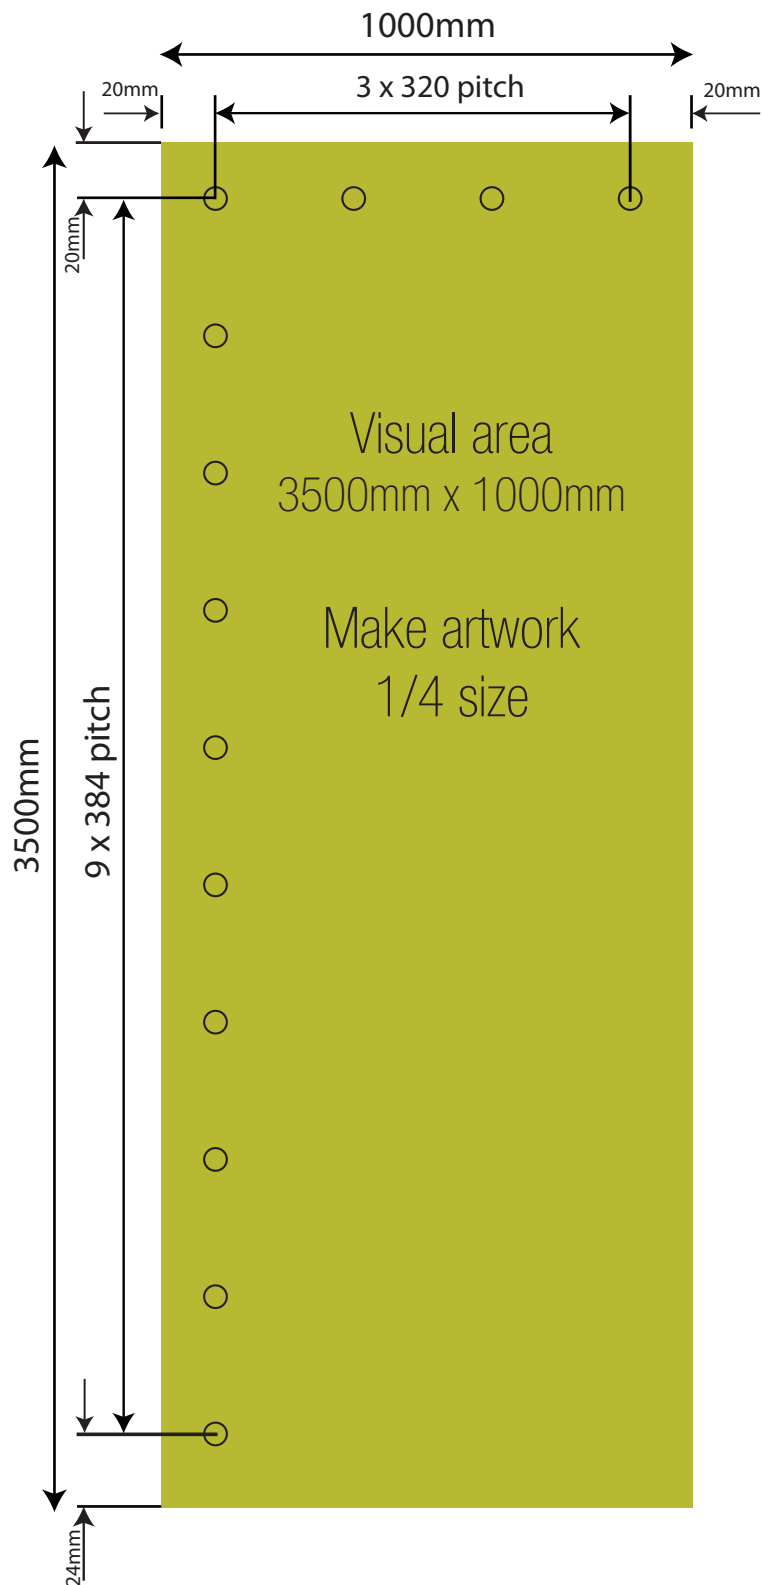

Wind Dancer

ARTWORK GUIDES

Please ensure that all the elements used in your documents are supplied including imported EPS files, TIFF files and all fonts.

Please note: when supplying fonts ensure that both the screen font suitcase and each printer font is supplied, or make all fonts to outline.

All files should be single file CMYK. is preferable.

Create your artwork at 1.4 size we cannot work with files created smaller than this, however you may work at the same size or 1.2 size if using smaller sizes.