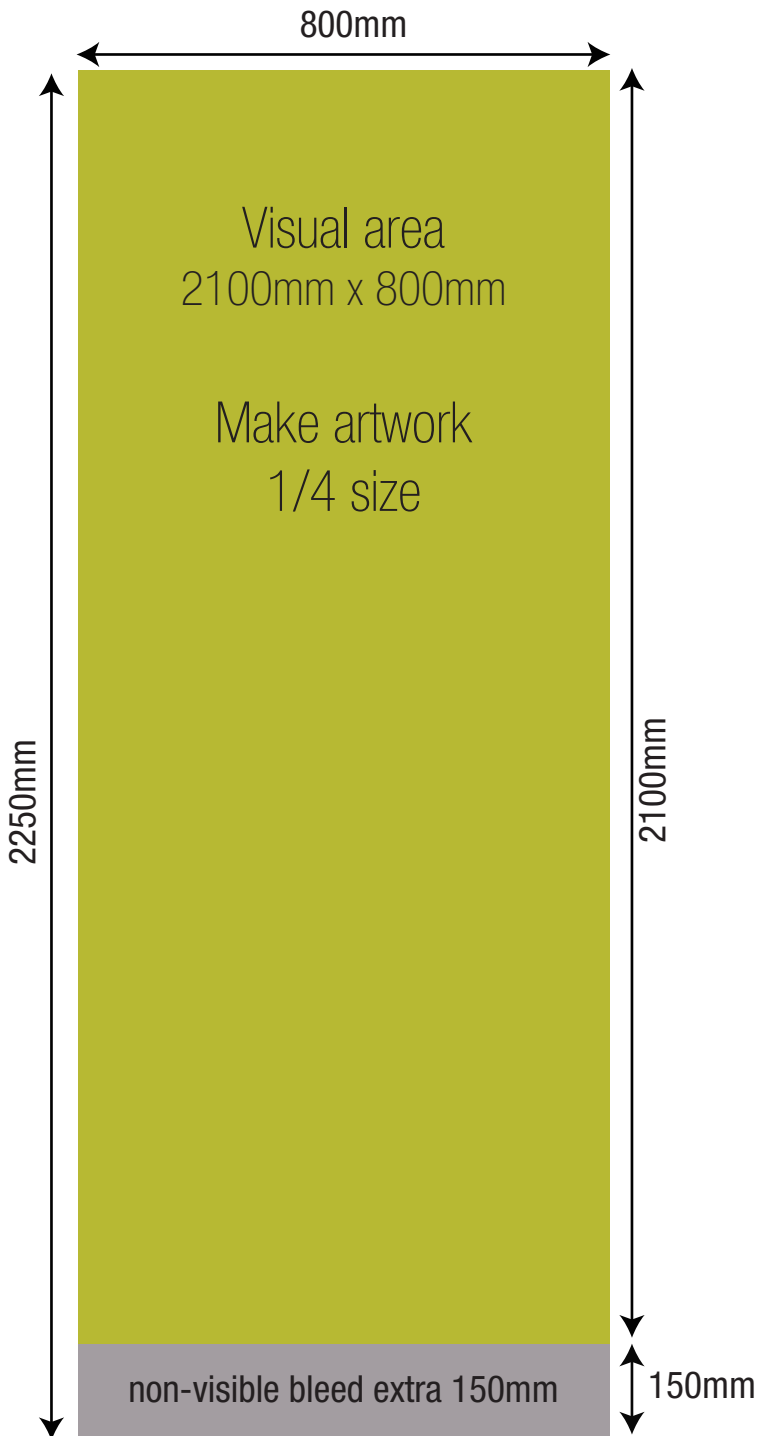

# Zeta

All files should be single file CMYK. is preferable.

Create your artwork at 1.4 size we cannot work with files created smaller than this, however you may work at the same size or 1.2 size if using smaller sizes.