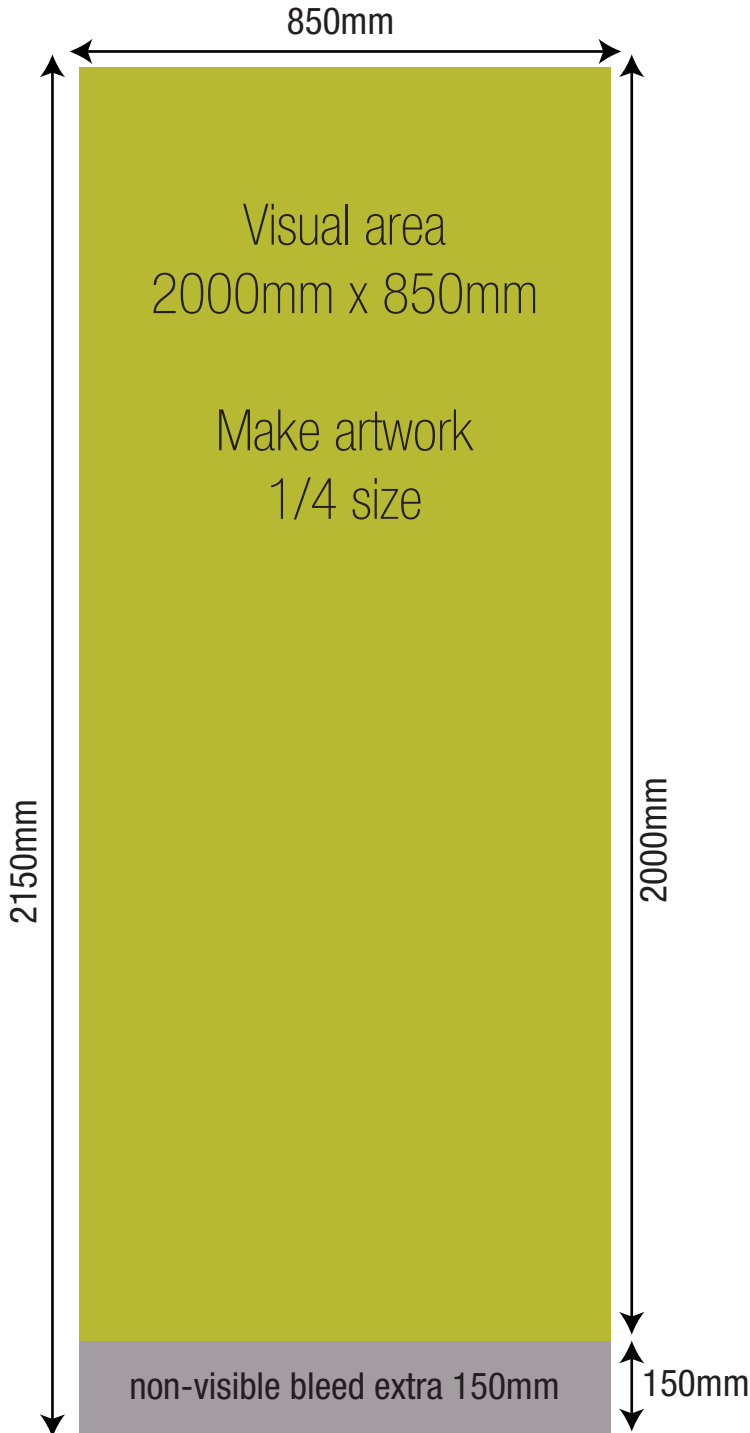

One Night Stand

ARTWORK GUIDES

Please ensure that all the elements used in your documents are supplied including imported EPS files, TIFF files and all fonts.

Please note: when supplying fonts ensure that both the screen font suitcase and each printer font is supplied, or make all fonts to outline.

All files should be single file CMYK. is preferable.

Create your artwork at 1.4 size we cannot work with files created smaller than this, however you may work at the same size or 1.2 size if using smaller sizes.