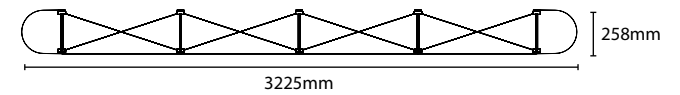

REGULAR - SUPREMACY / ELITE

PANEL SIZES

Straight – 700 x 2140mm (front & back)
 Curved – 653 x 2140mm (inside)
 Curved – 758 x 2140mm (outside)
 'D' end – 600 x 2140mm

REGULAR - DESKTOP

Desktop frame sizes – 1 x 1 or 1 x 2

DESKTOP PANEL SIZES

Straight – 700 x 740mm (front & back)
 Curved – 653 x 740mm (inside)
 Curved – 758 x 740mm (outside)
 'D' end – 600 x 740mm

Note – All panel sizes are accurate to within +/- 1mm

REGULAR - SUPREMACY

Weights (including mag bars & fabric panels)

1 x 1 desktop pop-up = 3.9kg
 1 x 2 desktop pop-up = 5.2kg

3 x 1 pop-up = 10.7kg
 3 x 2 pop-up = 14.5kg
 3 x 3 pop-up = 18.3kg
 3 x 4 pop-up = 22.1kg

REGULAR - ELITE

Weights (including mag bars & fabric panels)

1 x 1 desktop pop-up = 3.2kg
 1 x 2 desktop pop-up = 4.5kg

3 x 1 pop-up = 8.7kg
 3 x 2 pop-up = 12.5kg
 3 x 3 pop-up = 16.3kg
 3 x 4 pop-up = 20.1kg

Note - All footprint dimensions are approximate