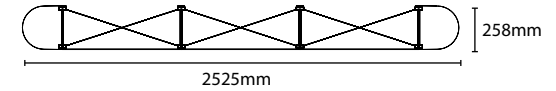

REGULAR - SUPREMACY / ELITE

PANEL SIZES

Straight – 700 x 2140mm (front & back)
 Curved – 653 x 2140mm (inside)
 Curved – 758 x 2140mm (outside)
 'D' end – 600 x 2140mm

REGULAR - DESKTOP

Desktop frame sizes – 1 x 1 or 1 x 2

DESKTOP PANEL SIZES

Straight – 700 x 740mm (front & back)
 Curved – 653 x 740mm (inside)
 Curved – 758 x 740mm (outside)
 'D' end – 600 x 740mm

Note – All panel sizes are accurate to within +/- 1mm

REGULAR - SUPREMACY

Weights (including mag bars & fabric panels)

1 x 1 desktop pop-up = 3.9kg
 1 x 2 desktop pop-up = 5.2kg

3 x 1 pop-up = 10.7kg
 3 x 2 pop-up = 14.5kg
 3 x 3 pop-up = 18.3kg
 3 x 4 pop-up = 22.1kg

REGULAR - ELITE

Weights (including mag bars & fabric panels)

1 x 1 desktop pop-up = 3.2kg
 1 x 2 desktop pop-up = 4.5kg

3 x 1 pop-up = 8.7kg
 3 x 2 pop-up = 12.5kg
 3 x 3 pop-up = 16.3kg
 3 x 4 pop-up = 20.1kg

Note - All footprint dimensions are approximate