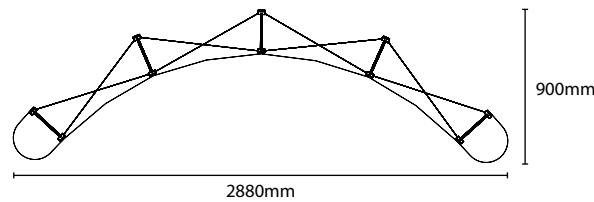

REGULAR - SUPREMACY / ELITE

PANEL SIZES

Straight – 700 x 2140mm (front & back)
 Curved – 653 x 2140mm (inside)
 Curved – 758 x 2140mm (outside)
 'D' end – 600 x 2140mm

REGULAR - DESKTOP

Desktop frame sizes – 1 x 1 or 1 x 2

DESKTOP PANEL SIZES

Straight – 700 x 740mm (front & back)
 Curved – 653 x 740mm (inside)
 Curved – 758 x 740mm (outside)
 'D' end – 600 x 740mm

Note – All panel sizes are accurate to within +/- 1mm

REGULAR - SUPREMACY

Weights (including mag bars & fabric panels)

1 x 1 desktop pop-up = 3.9kg
 1 x 2 desktop pop-up = 5.2kg

3 x 1 pop-up = 10.7kg
 3 x 2 pop-up = 14.5kg
 3 x 3 pop-up = 18.3kg
 3 x 4 pop-up = 22.1kg

REGULAR - ELITE

Weights (including mag bars & fabric panels)

1 x 1 desktop pop-up = 3.2kg
 1 x 2 desktop pop-up = 4.5kg

3 x 1 pop-up = 8.7kg
 3 x 2 pop-up = 12.5kg
 3 x 3 pop-up = 16.3kg
 3 x 4 pop-up = 20.1kg

Note - All footprint dimensions are approximate