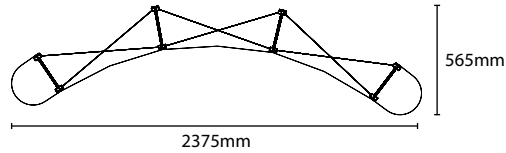

REGULAR - SUPREMACY / ELITE

PANEL SIZES

Straight – 700 x 2140mm (front & back)
 Curved – 653 x 2140mm (inside)
 Curved – 758 x 2140mm (outside)
 'D' end – 600 x 2140mm

REGULAR - DESKTOP

Desktop frame sizes – 1 x 1 or 1 x 2

DESKTOP PANEL SIZES

Straight – 700 x 740mm (front & back)
 Curved – 653 x 740mm (inside)
 Curved – 758 x 740mm (outside)
 'D' end – 600 x 740mm

Note – All panel sizes are accurate to within +/- 1mm

REGULAR - SUPREMACY

Weights (including mag bars & fabric panels)

1 x 1 desktop pop-up = 3.9kg
 1 x 2 desktop pop-up = 5.2kg

3 x 1 pop-up = 10.7kg
 3 x 2 pop-up = 14.5kg
 3 x 3 pop-up = 18.3kg
 3 x 4 pop-up = 22.1kg

REGULAR - ELITE

Weights (including mag bars & fabric panels)

1 x 1 desktop pop-up = 3.2kg
 1 x 2 desktop pop-up = 4.5kg

3 x 1 pop-up = 8.7kg
 3 x 2 pop-up = 12.5kg
 3 x 3 pop-up = 16.3kg
 3 x 4 pop-up = 20.1kg

Note - All footprint dimensions are approximate