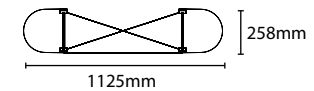

REGULAR - SUPREMACY / ELITE

PANEL SIZES

Straight – 700 x 2140mm (front & back)
 Curved – 653 x 2140mm (inside)
 Curved – 758 x 2140mm (outside)
 'D' end – 600 x 2140mm

REGULAR - DESKTOP

Desktop frame sizes – 1 x 1 or 1 x 2

DESKTOP PANEL SIZES

Straight – 700 x 740mm (front & back)
 Curved – 653 x 740mm (inside)
 Curved – 758 x 740mm (outside)
 'D' end – 600 x 740mm

Note – All panel sizes are accurate to within +/- 1mm

REGULAR - SUPREMACY

Weights (including mag bars & fabric panels)

1 x 1 desktop pop-up = 3.9kg
 1 x 2 desktop pop-up = 5.2kg

3 x 1 pop-up = 10.7kg
 3 x 2 pop-up = 14.5kg
 3 x 3 pop-up = 18.3kg
 3 x 4 pop-up = 22.1kg

REGULAR - ELITE

Weights (including mag bars & fabric panels)

1 x 1 desktop pop-up = 3.2kg
 1 x 2 desktop pop-up = 4.5kg

3 x 1 pop-up = 8.7kg
 3 x 2 pop-up = 12.5kg
 3 x 3 pop-up = 16.3kg
 3 x 4 pop-up = 20.1kg

Note - All footprint dimensions are approximate