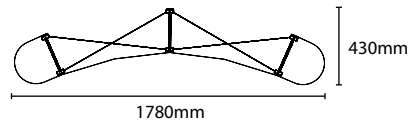

REGULAR - SUPREMACY / ELITE

PANEL SIZES

Straight – 700 x 2140mm (front & back)
 Curved – 653 x 2140mm (inside)
 Curved – 758 x 2140mm (outside)
 'D' end – 600 x 2140mm

REGULAR - DESKTOP

Desktop frame sizes – 1 x 1 or 1 x 2

DESKTOP PANEL SIZES

Straight – 700 x 740mm (front & back)
 Curved – 653 x 740mm (inside)
 Curved – 758 x 740mm (outside)
 'D' end – 600 x 740mm

Note – All panel sizes are accurate to within +/- 1mm

REGULAR - SUPREMACY

Weights (including mag bars & fabric panels)

1 x 1 desktop pop-up = 3.9kg
 1 x 2 desktop pop-up = 5.2kg

3 x 1 pop-up = 10.7kg
 3 x 2 pop-up = 14.5kg
 3 x 3 pop-up = 18.3kg
 3 x 4 pop-up = 22.1kg

REGULAR - ELITE

Weights (including mag bars & fabric panels)

1 x 1 desktop pop-up = 3.2kg
 1 x 2 desktop pop-up = 4.5kg

3 x 1 pop-up = 8.7kg
 3 x 2 pop-up = 12.5kg
 3 x 3 pop-up = 16.3kg
 3 x 4 pop-up = 20.1kg

Note - All footprint dimensions are approximate