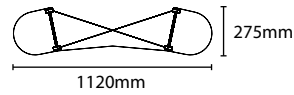

REGULAR - SUPREMACY / ELITE

PANEL SIZES

Straight – 700 x 2140mm (front & back)
 Curved – 653 x 2140mm (inside)
 Curved – 758 x 2140mm (outside)
 'D' end – 600 x 2140mm

REGULAR - DESKTOP

Desktop frame sizes – 1 x 1 or 1 x 2

DESKTOP PANEL SIZES

Straight – 700 x 740mm (front & back)
 Curved – 653 x 740mm (inside)
 Curved – 758 x 740mm (outside)
 'D' end – 600 x 740mm

Note – All panel sizes are accurate to within +/- 1mm

REGULAR - SUPREMACY

Weights (including mag bars & fabric panels)

1 x 1 desktop pop-up = 3.9kg
 1 x 2 desktop pop-up = 5.2kg

3 x 1 pop-up = 10.7kg
 3 x 2 pop-up = 14.5kg
 3 x 3 pop-up = 18.3kg
 3 x 4 pop-up = 22.1kg

REGULAR - ELITE

Weights (including mag bars & fabric panels)

1 x 1 desktop pop-up = 3.2kg
 1 x 2 desktop pop-up = 4.5kg

3 x 1 pop-up = 8.7kg
 3 x 2 pop-up = 12.5kg
 3 x 3 pop-up = 16.3kg
 3 x 4 pop-up = 20.1kg

Note - All footprint dimensions are approximate