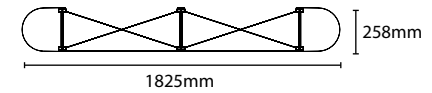

REGULAR - SUPREMACY / ELITE

PANEL SIZES

Straight – 700 x 2140mm (front & back)
 Curved – 653 x 2140mm (inside)
 Curved – 758 x 2140mm (outside)
 'D' end – 600 x 2140mm

REGULAR - DESKTOP

Desktop frame sizes – 1 x 1 or 1 x 2

DESKTOP PANEL SIZES

Straight – 700 x 740mm (front & back)
 Curved – 653 x 740mm (inside)
 Curved – 758 x 740mm (outside)
 'D' end – 600 x 740mm

Note – All panel sizes are accurate to within +/- 1mm

REGULAR - SUPREMACY

Weights (including mag bars & fabric panels)

1 x 1 desktop pop-up = 3.9kg
 1 x 2 desktop pop-up = 5.2kg

3 x 1 pop-up = 10.7kg
 3 x 2 pop-up = 14.5kg
 3 x 3 pop-up = 18.3kg
 3 x 4 pop-up = 22.1kg

REGULAR - ELITE

Weights (including mag bars & fabric panels)

1 x 1 desktop pop-up = 3.2kg
 1 x 2 desktop pop-up = 4.5kg

3 x 1 pop-up = 8.7kg
 3 x 2 pop-up = 12.5kg
 3 x 3 pop-up = 16.3kg
 3 x 4 pop-up = 20.1kg

Note - All footprint dimensions are approximate