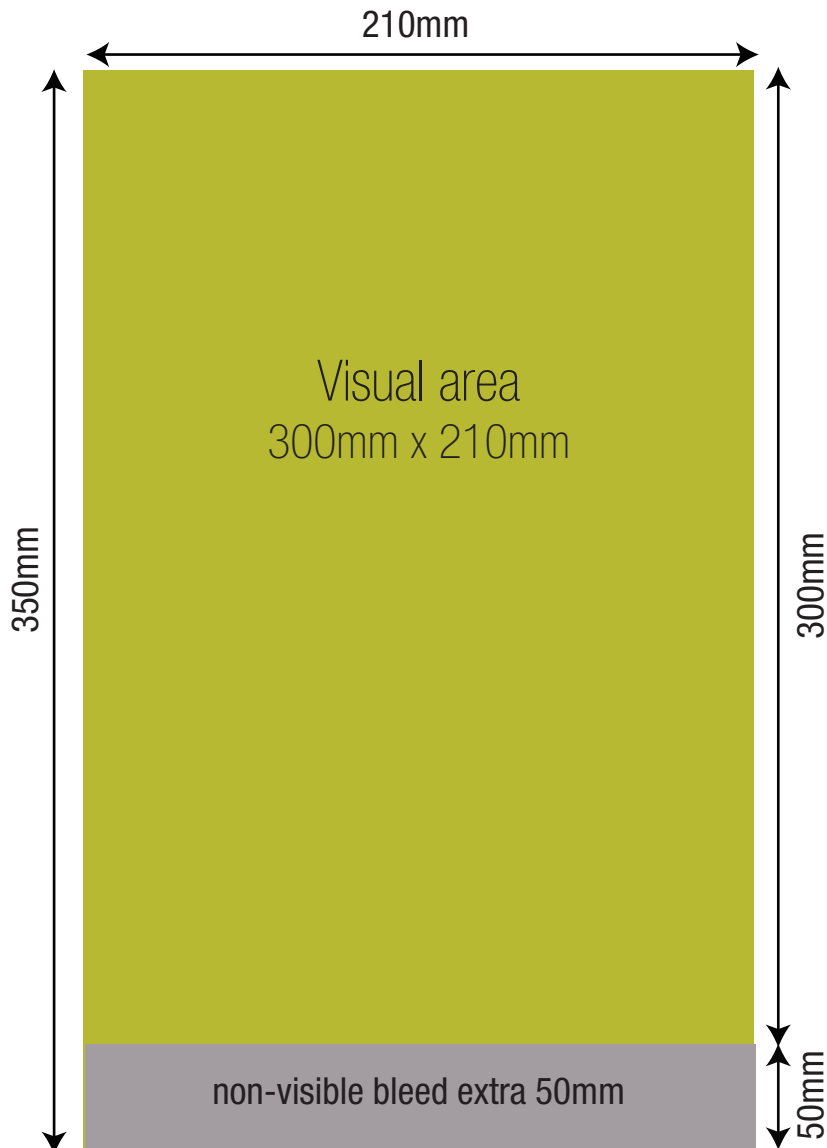

# Colossus

All files should be single file CMYK. is preferable.

Create your artwork at 1.4 size we cannot work with files created smaller than this, however you may work at the same size or 1.2 size if using smaller sizes.